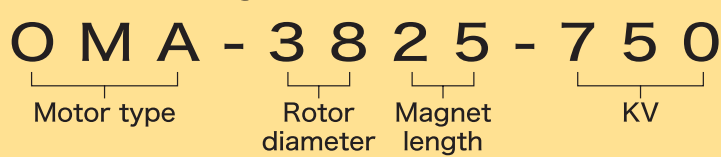

Motors shown are prototypes. Data shown assumes ideal conditions. Actual results may vary.